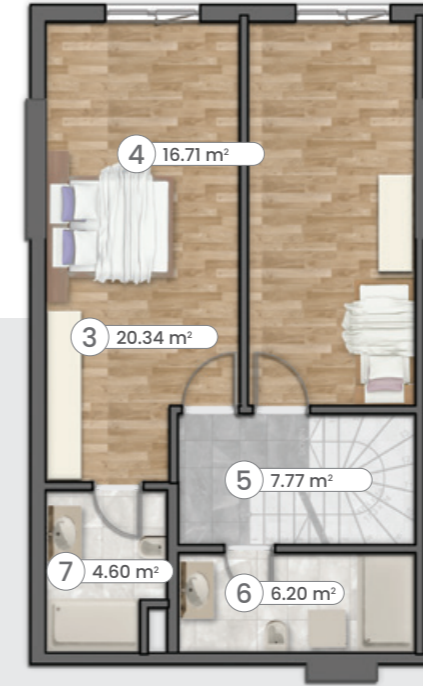

FLOOR PLANS

2+1 OF-1

Üst Kat
Upstairs