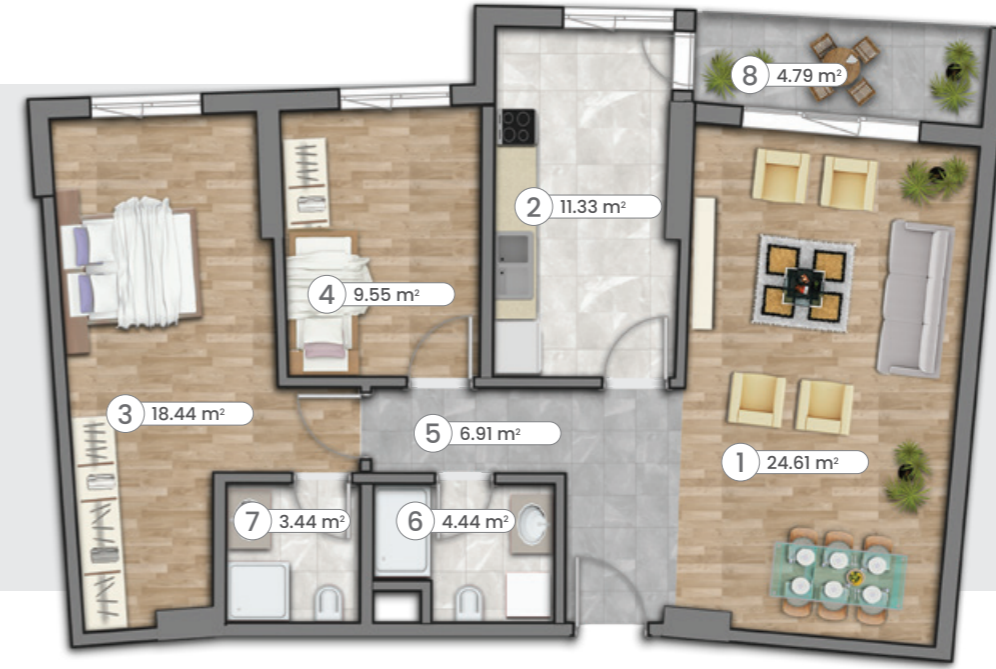

2+1
Flat F

Lüks ve modern mimariyi geniş yaşam alanlarında sunuyoruz...

Offering luxury and modern architecture in large living spaces...

Details	m²
Gross	131.31
Net	83.51
1 Living Room	24.61
2 Kitchen	11.33
3 Room 1	18.44
4 Room 2	9.55
5 Hall	6.91
6 Bathroom & WC 1	4.44
7 Bathroom & WC 2	3.44
8 Balcony	4.79