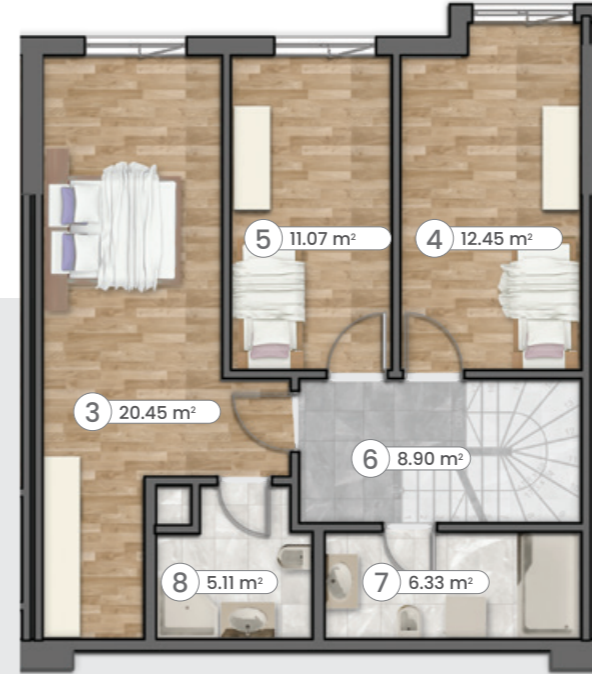

3+1
OF-3

3+1
OF-3

Üst Kat
Upstairs

*İçine iki farklı dünyayı
siğdiracak kadar geniş.*

*Spacious enough to combine
work and home.*

Detay Bilgileri

	m²
Brüt	194.25
Net	122.2
1 Salon	39.2
2 Mutfak	10.19
3 Oda 1	20.45
4 Oda 2	12.45
5 Oda 3	11.07
6 Hol	8.90
7 Banyo & WC 1	6.33
8 Banyo & WC 2	5.11
9 WC	2.20
10 Balkon	6.30
11 Depo	2.1