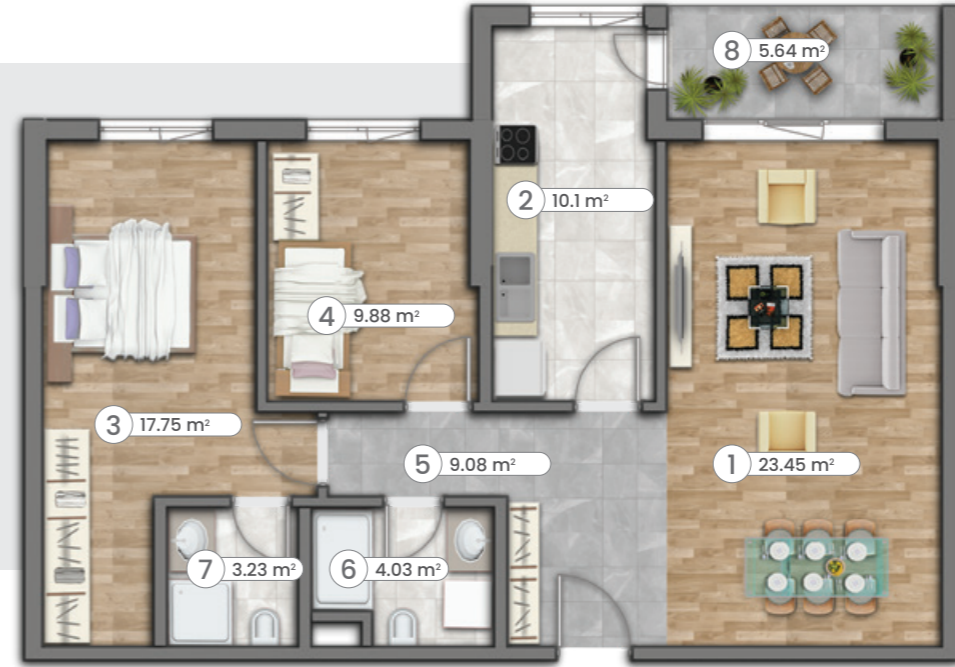

2+1
Flat E

2+1
Flat E

Lüks ve modern mimariyi geniş yaşam alanlarında sunuyoruz...

Offering luxury and modern architecture in large living spaces...

Detay Bilgileri

	m²
Brüt	130.76
Net	83.16

1	Salon	23.45
2	Mutfak	10.1
3	Oda 1	17.75
4	Oda 2	9.88
5	Hol	9.08
6	Banyo & WC 1	4.03
7	Banyo & WC 2	3.23
8	Balkon	5.64